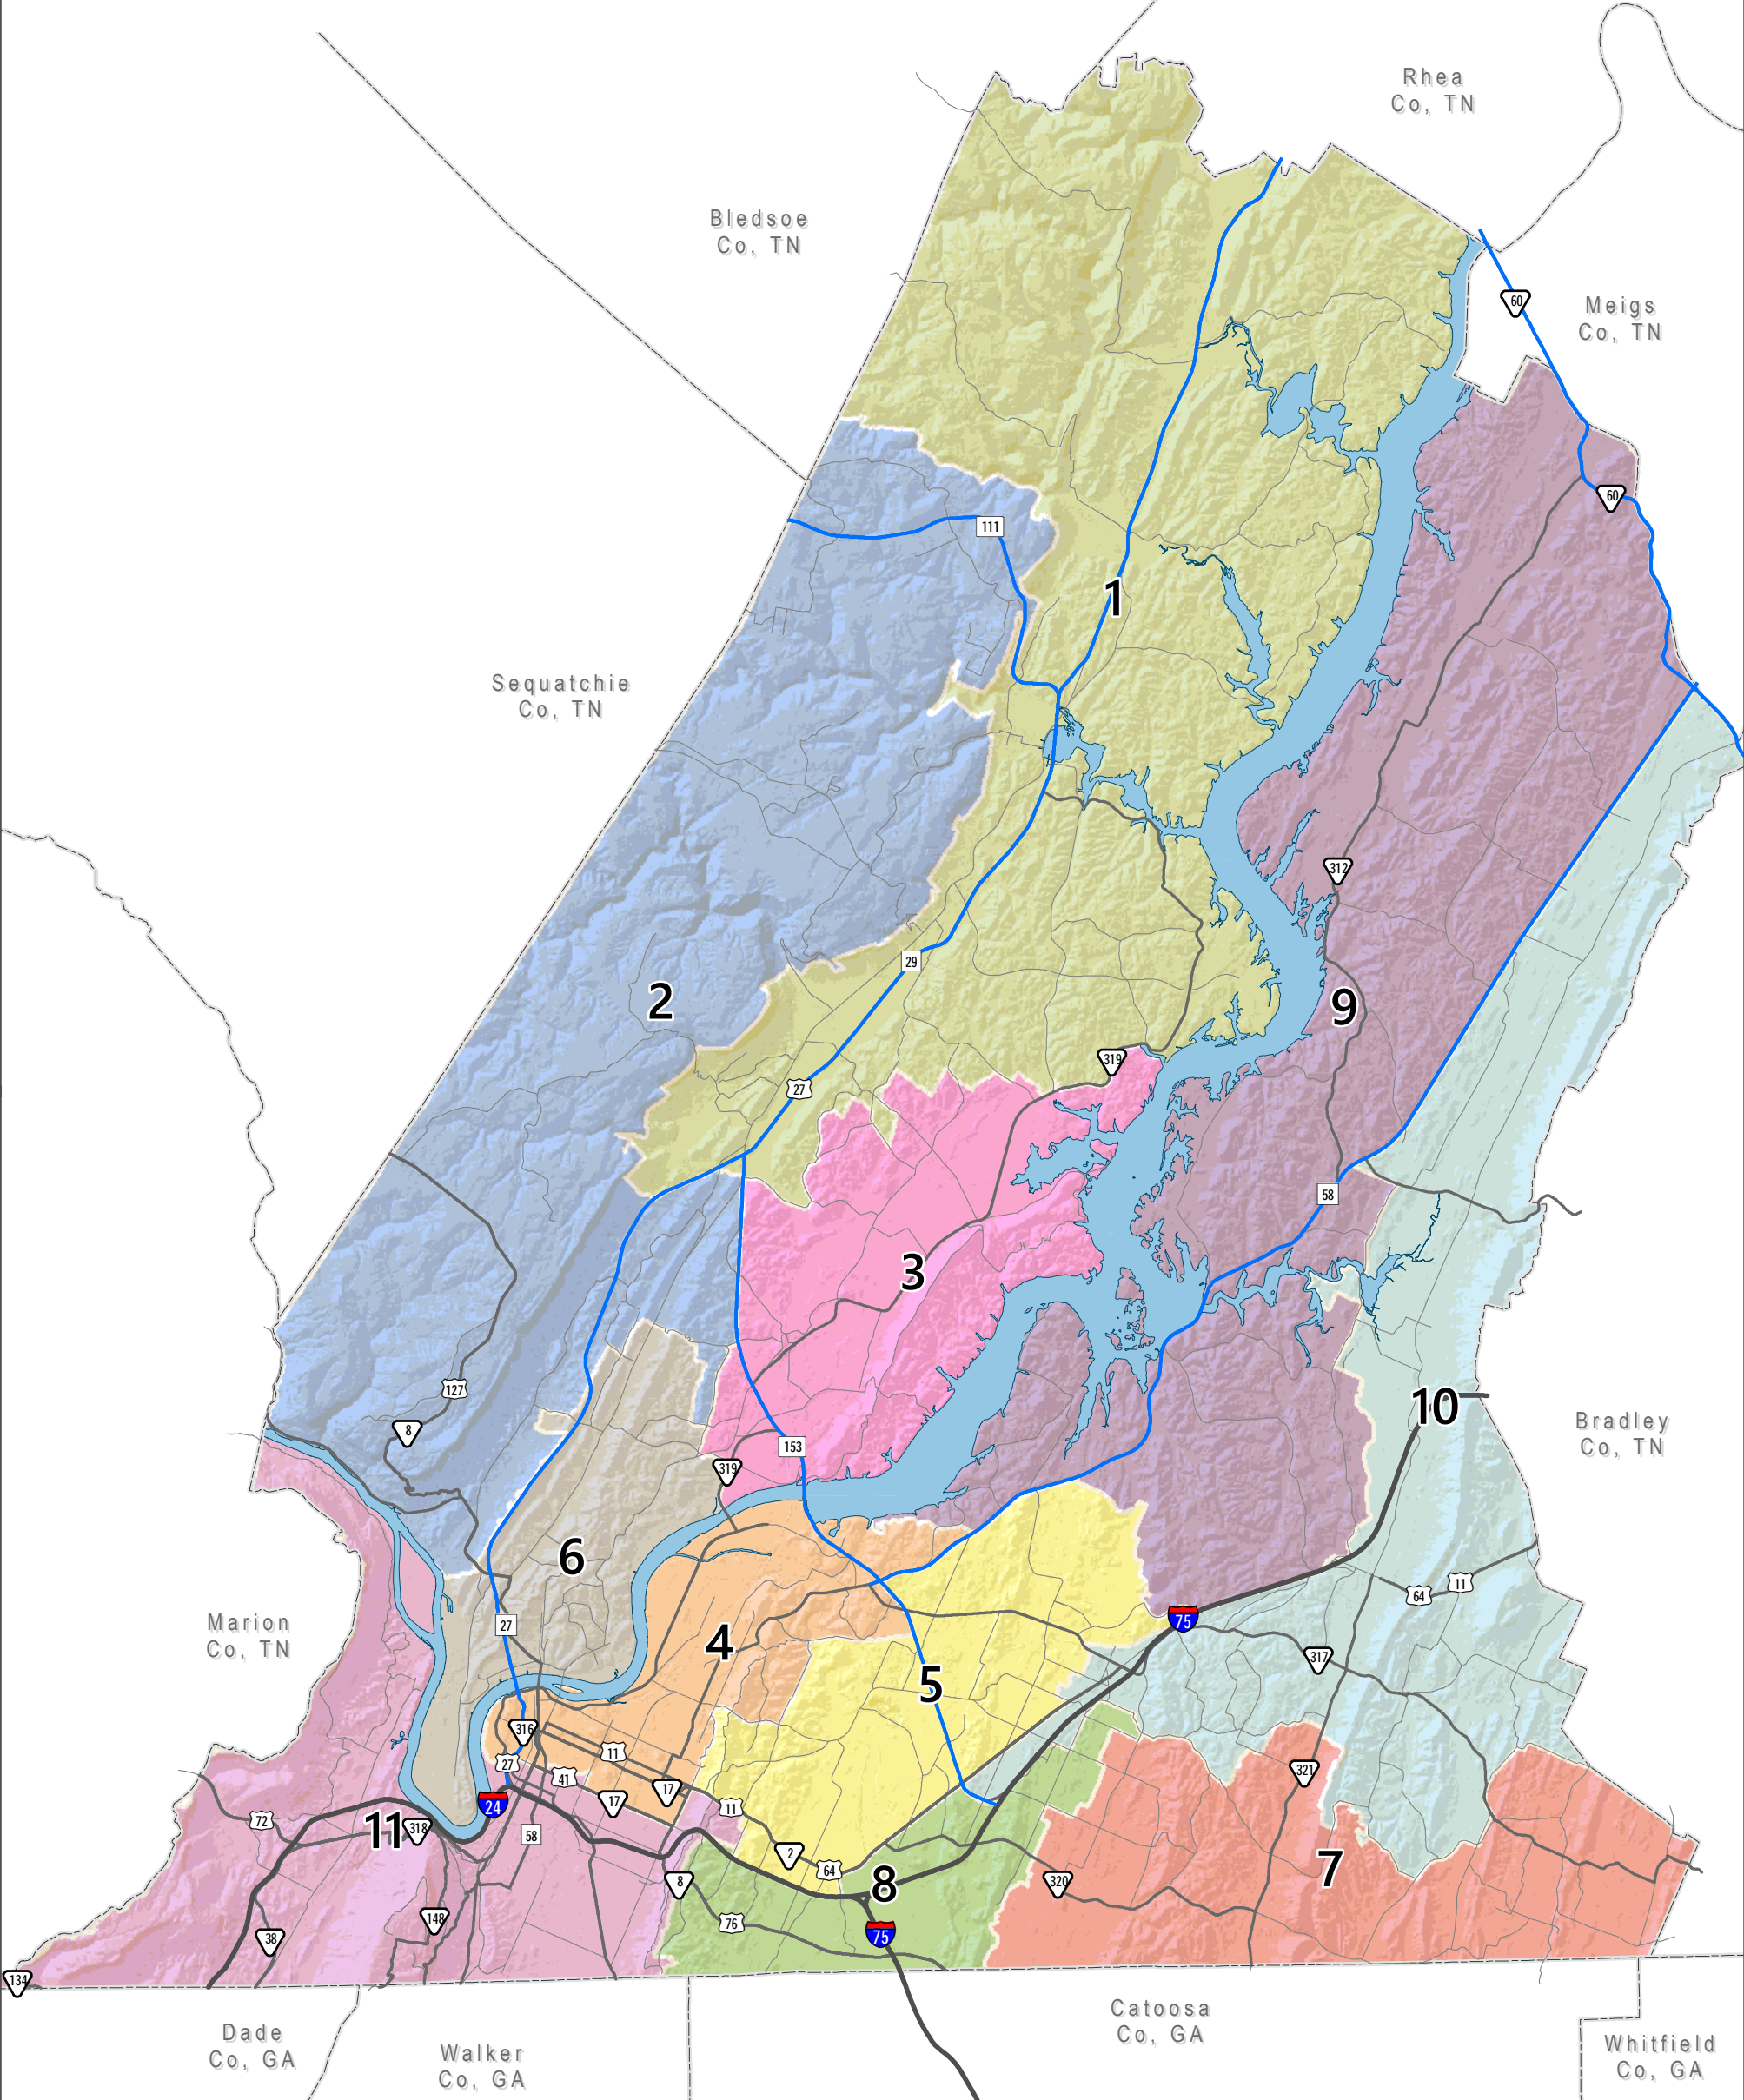

Hamilton County Commission Districts

1 in = 2.8 miles

DISCLAIMER:

All maps/data are provided as is, with all faults, and without warranty of any kind, either express or implied, including, but not limited to, the implied purpose. Hamilton County does not warrant that the GIS maps/data will meet your requirements. User assumes the entire risk as to the quality, performance, and usefulness of the maps/data.

Hamilton County, Tennessee

**Hamilton County
Commission Districts**

1	5	9
2	6	10
3	7	11
4	8	

www.hamiltontn.gov/commission/

Date: 2/9/2022