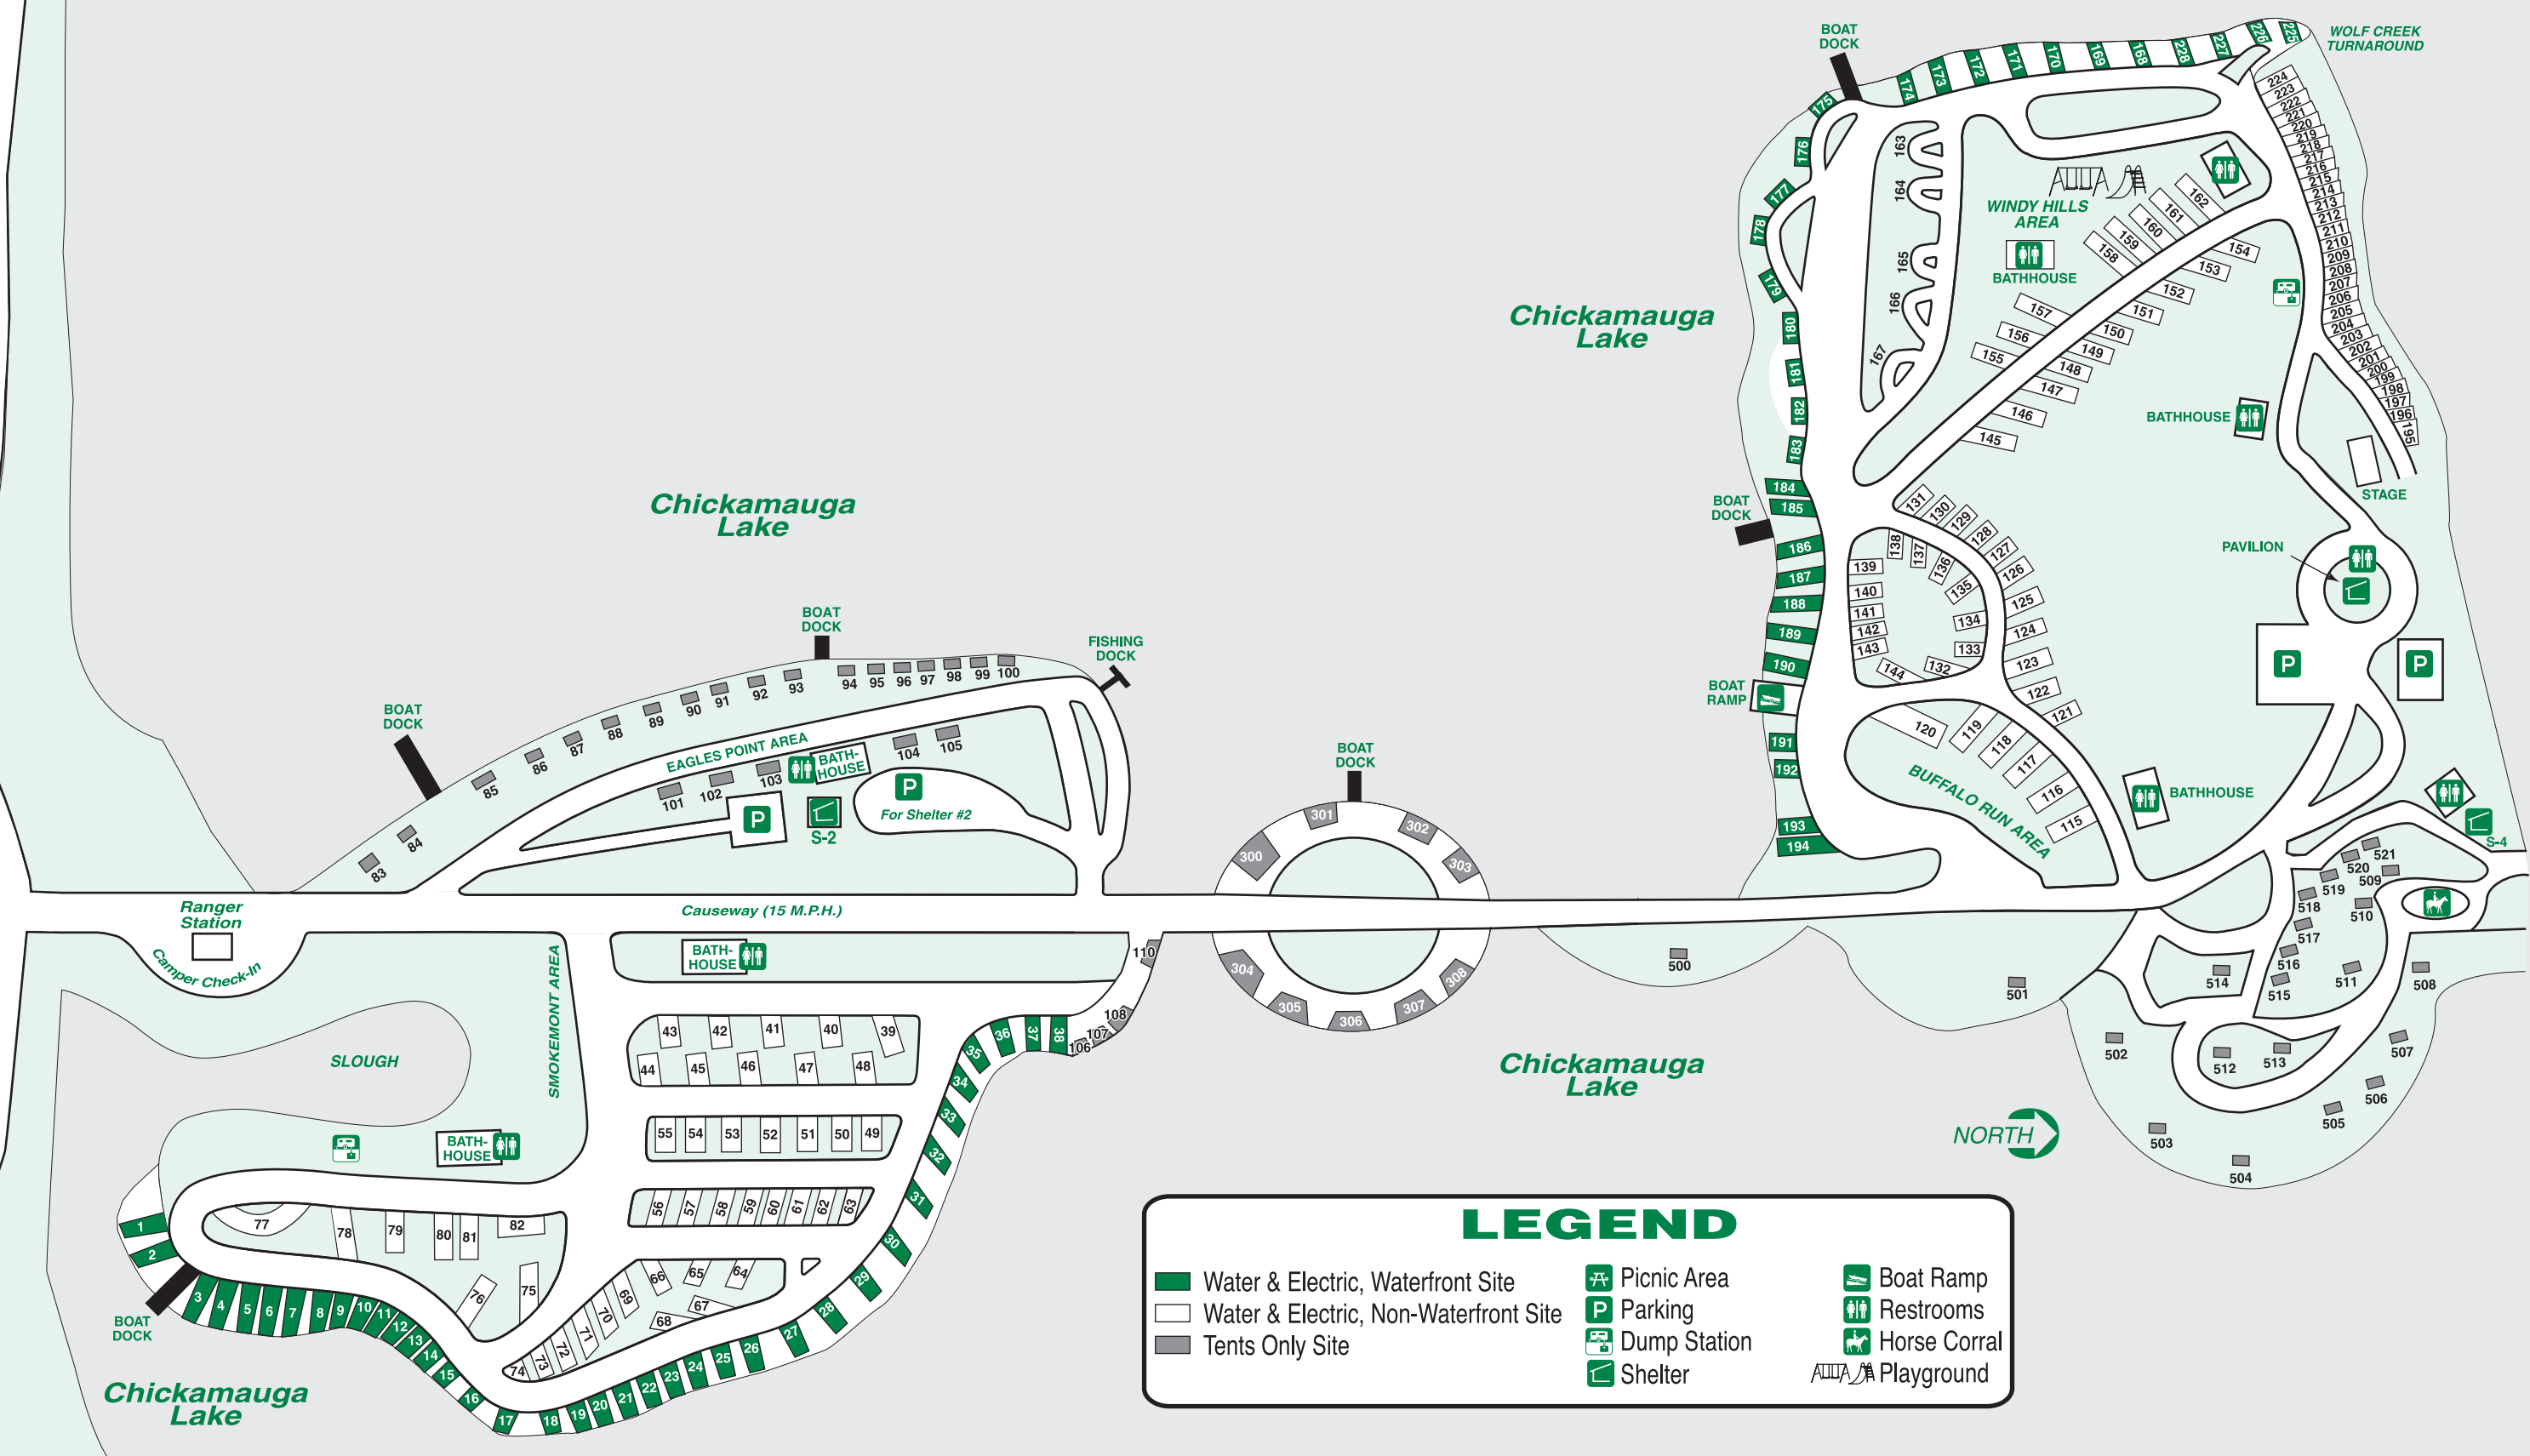

Gold Point Circle North

Gold Point Circle South

LEGEND

Water & Electric, Waterfront Site	Picnic Area	Boat Ramp
Water & Electric, Non-Waterfront Site	Parking	Restrooms
Tents Only Site	Dump Station	Horse Corral
	Shelter	Playground